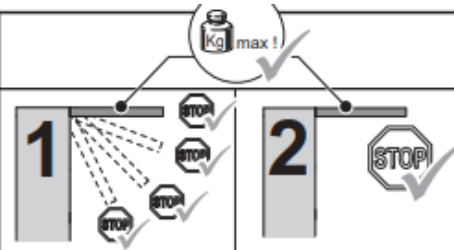

Duo Forte

KESSEBÖHMER
CLEVER STORAGE

200	≤ 12,5 kg	≤ 15,0 kg	1x	2x
	≤ 15,0 kg	≤ 15,0 kg	2x	
250	≤ 9,5 kg	≤ 12,0 kg	1x	2x
	≤ 15,0 kg	≤ 15,0 kg	2x	
300	≤ 8,0 kg	≤ 10,0 kg	1x	2x
	≤ 15,0 kg	≤ 15,0 kg	2x	
350	≤ 7,0 kg	≤ 9,0 kg	1x	2x
	≤ 13,5 kg	≤ 15,0 kg	2x	
400	≤ 6,0 kg	≤ 8,0 kg	1x	2x
	≤ 12,0 kg	≤ 15,0 kg	2x	
450	≤ 5,0 kg	≤ 7,0 kg	1x	2x
	≤ 11,0 kg	≤ 14,0 kg	2x	
500	≤ 5,0 kg	≤ 6,0 kg	1x	2x
	≤ 9,5 kg	≤ 12,0 kg	2x	
550	≤ 4,0 kg	≤ 5,5 kg	1x	2x
	≤ 8,5 kg	≤ 11,0 kg	2x	
600	≤ 4,0 kg	≤ 5,0 kg	1x	2x
	≤ 8,0 kg	≤ 10,0 kg	2x	
650	≤ 3,5 kg	≤ 5,0 kg	1x	2x
	≤ 7,0 kg	≤ 9,5 kg	2x	
700	≤ 3,0 kg	≤ 4,0 kg	1x	2x
	≤ 7,0 kg	≤ 9,0 kg	2x