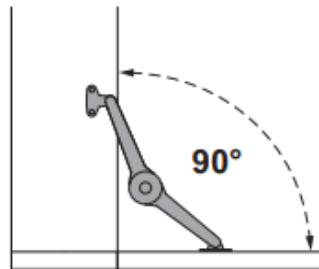

Duo Forte

KESSEBÖHMER
CLEVER STORAGE

200	≤ 12,5 kg	≤ 15,0 kg	1x	2x
	≤ 15,0 kg	≤ 15,0 kg	2x	
250	≤ 9,5 kg	≤ 12,0 kg	1x	2x
	≤ 15,0 kg	≤ 15,0 kg	2x	
300	≤ 8,0 kg	≤ 10,0 kg	1x	2x
	≤ 15,0 kg	≤ 15,0 kg	2x	
350	≤ 7,0 kg	≤ 9,0 kg	1x	2x
	≤ 13,5 kg	≤ 15,0 kg	2x	
400	≤ 6,0 kg	≤ 8,0 kg	1x	2x
	≤ 12,0 kg	≤ 15,0 kg	2x	
450	≤ 5,0 kg	≤ 7,0 kg	1x	2x
	≤ 11,0 kg	≤ 14,0 kg	2x	
500	≤ 5,0 kg	≤ 6,0 kg	1x	2x
	≤ 9,5 kg	≤ 12,0 kg	2x	
550	≤ 4,0 kg	≤ 5,5 kg	1x	2x
	≤ 8,5 kg	≤ 11,0 kg	2x	
600	≤ 4,0 kg	≤ 5,0 kg	1x	2x
	≤ 8,0 kg	≤ 10,0 kg	2x	
650	≤ 3,5 kg	≤ 5,0 kg	1x	2x
	≤ 7,0 kg	≤ 9,5 kg	2x	
700	≤ 3,0 kg	≤ 4,0 kg	1x	2x
	≤ 7,0 kg	≤ 9,0 kg	2x