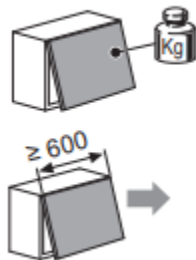

Maxi 1

KESSEBÖHMER
CLEVER STORAGE