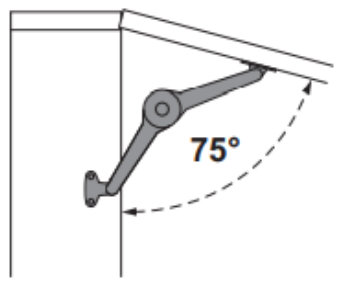

# Duo Forte

KESSEBÖHMER  
CLEVER STORAGE

200	≤ 14,0 kg	≤ 15,0 kg	1x	2x
	≤ 15,0 kg	≤ 15,0 kg	2x	
250	≤ 11,5 kg	≤ 15,0 kg	1x	2x
	≤ 15,0 kg	≤ 15,0 kg	2x	
300	≤ 9,0 kg	≤ 12,0 kg	1x	2x
	≤ 15,0 kg	≤ 15,0 kg	2x	
350	≤ 8,0 kg	≤ 11,0 kg	1x	2x
	≤ 15,0 kg	≤ 15,0 kg	2x	
400	≤ 7,0 kg	≤ 9,0 kg	1x	2x
	≤ 14,0 kg	≤ 15,0 kg	2x	
450	≤ 6,0 kg	≤ 8,0 kg	1x	2x
	≤ 12,5 kg	≤ 15,0 kg	2x	
500	≤ 5,5 kg	≤ 7,0 kg	1x	2x
	≤ 11,0 kg	≤ 15,0 kg	2x	
550	≤ 5,0 kg	≤ 6,5 kg	1x	2x
	≤ 10,0 kg	≤ 13,0 kg	2x	
600	≤ 5,0 kg	≤ 6,0 kg	1x	2x
	≤ 9,5 kg	≤ 12,0 kg	2x	
650	≤ 4,0 kg	≤ 5,5 kg	1x	2x
	≤ 8,5 kg	≤ 11,0 kg	2x	
700	≤ 4,0 kg	≤ 5,0 kg	1x	2x
	≤ 8,0 kg	≤ 10,5 kg	2x	