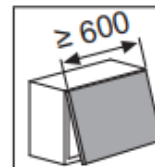

# Duo Forte

KESSEBÖHMER  
CLEVER STORAGE

200	≤ 14,0 kg	≤ 15,0 kg	1x	2x
	≤ 15,0 kg	≤ 15,0 kg	2x	
250	≤ 11,5 kg	≤ 15,0 kg	1x	2x
	≤ 15,0 kg	≤ 15,0 kg	2x	
300	≤ 9,0 kg	≤ 12,0 kg	1x	2x
	≤ 15,0 kg	≤ 15,0 kg	2x	
350	≤ 8,0 kg	≤ 11,0 kg	1x	2x
	≤ 15,0 kg	≤ 15,0 kg	2x	
400	≤ 7,0 kg	≤ 9,0 kg	1x	2x
	≤ 14,0 kg	≤ 15,0 kg	2x	
450	≤ 6,0 kg	≤ 8,0 kg	1x	2x
	≤ 12,5 kg	≤ 15,0 kg	2x	
500	≤ 5,5 kg	≤ 7,0 kg	1x	2x
	≤ 11,0 kg	≤ 15,0 kg	2x	
550	≤ 5,0 kg	≤ 6,5 kg	1x	2x
	≤ 10,0 kg	≤ 13,0 kg	2x	
600	≤ 5,0 kg	≤ 6,0 kg	1x	2x
	≤ 9,5 kg	≤ 12,0 kg	2x	
650	≤ 4,0 kg	≤ 5,5 kg	1x	2x
	≤ 8,5 kg	≤ 11,0 kg	2x	
700	≤ 4,0 kg	≤ 5,0 kg	1x	2x
	≤ 8,0 kg	≤ 10,5 kg	2x	