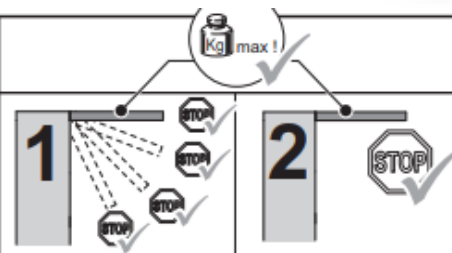

# Duo Forte

KESSEBÖHMER  
CLEVER STORAGE

200	≤ 14,0 kg	≤ 15,0 kg	1x	2x
	≤ 15,0 kg	≤ 15,0 kg	2x	
250	≤ 11,5 kg	≤ 15,0 kg	1x	2x
	≤ 15,0 kg	≤ 15,0 kg	2x	
300	≤ 9,0 kg	≤ 12,0 kg	1x	2x
	≤ 15,0 kg	≤ 15,0 kg	2x	
350	≤ 8,0 kg	≤ 11,0 kg	1x	2x
	≤ 15,0 kg	≤ 15,0 kg	2x	
400	≤ 7,0 kg	≤ 9,0 kg	1x	2x
	≤ 14,0 kg	≤ 15,0 kg	2x	
450	≤ 6,0 kg	≤ 8,0 kg	1x	2x
	≤ 12,5 kg	≤ 15,0 kg	2x	
500	≤ 5,5 kg	≤ 7,0 kg	1x	2x
	≤ 11,0 kg	≤ 15,0 kg	2x	
550	≤ 5,0 kg	≤ 6,5 kg	1x	2x
	≤ 10,0 kg	≤ 13,0 kg	2x	
600	≤ 5,0 kg	≤ 6,0 kg	1x	2x
	≤ 9,5 kg	≤ 12,0 kg	2x	
650	≤ 4,0 kg	≤ 5,5 kg	1x	2x
	≤ 8,5 kg	≤ 11,0 kg	2x	
700	≤ 4,0 kg	≤ 5,0 kg	1x	2x
	≤ 8,0 kg	≤ 10,5 kg	2x	