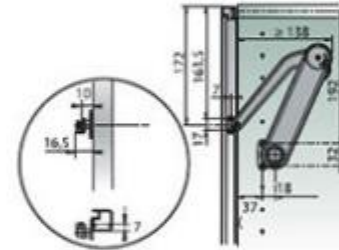

KESSEBÖHMER
CLEVER STORAGE

75°

90°

110°