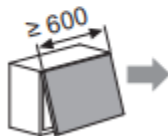

KESSEBÖHMER
CLEVER STORAGE