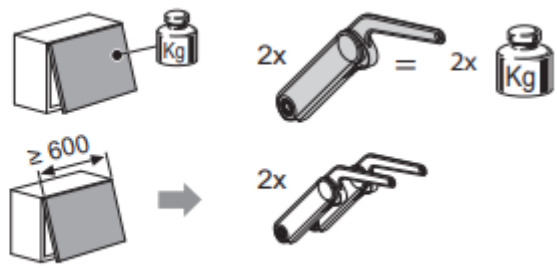

Maxi 2

KESSEBÖHMER
CLEVER STORAGE