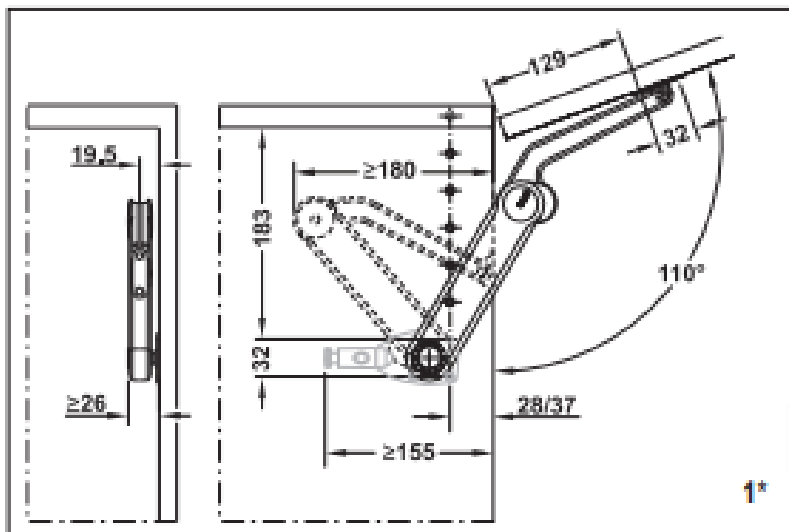

Maxi 1

KESSEBÖHMER
CLEVER STORAGE

1*

300	2,4 - 4,0	3,9 - 7,5	6,8 - 11,6	9,2 - 15,0
400	1,8 - 3,0	2,9 - 5,6	5,1 - 8,7	6,9 - 11,2
500	1,4 - 2,4	2,4 - 4,5	4,0 - 7,1	5,7 - 9,0
600	1,2 - 2,0	1,9 - 3,8	3,3 - 5,9	4,5 - 7,6
700	1,0 - 1,7	1,7 - 3,1	2,9 - 4,8	3,8 - 6,2
800	0,9 - 1,4	1,4 - 2,8	2,6 - 4,3	3,4 - 5,6
900	0,8 - 1,3	1,3 - 2,5	2,3 - 3,8	3,0 - 5,0
1000	0,7 - 1,2	1,1 - 2,2	2,0 - 3,5	2,7 - 4,5

1*