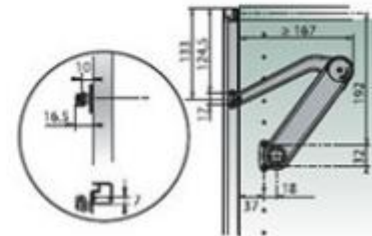

KESSEBÖHMER
CLEVER STORAGE

75°

90°

110°