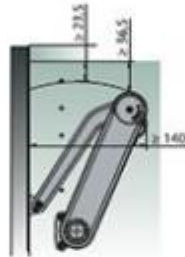

KESSEBÖHMER
CLEVER STORAGE

75°

90°

110°