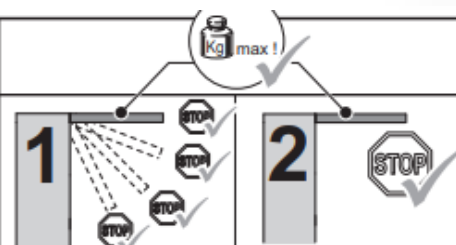

Duo Forte

KESSEBÖHMER
CLEVER STORAGE

200	≤ 9,5 kg ≤ 15,0 kg	≤ 12,5 kg ≤ 15,0 kg	1x 2x	2x
250	≤ 7,5 kg ≤ 15,0 kg	≤ 10,0 kg ≤ 15,0 kg	1x 2x	2x
300	≤ 6,5 kg ≤ 12,5 kg	≤ 8,0 kg ≤ 15,0 kg	1x 2x	2x
350	≤ 5,5 kg ≤ 11,0 kg	≤ 7,0 kg ≤ 14,0 kg	1x 2x	2x
400	≤ 4,5 kg ≤ 9,5 kg	≤ 6,0 kg ≤ 12,5 kg	1x 2x	2x
450	≤ 4,0 kg ≤ 8,5 kg	≤ 5,5 kg ≤ 11,0 kg	1x 2x	2x
500	≤ 4,0 kg ≤ 7,5 kg	≤ 5,0 kg ≤ 10,0 kg	1x 2x	2x
550	≤ 3,5 kg ≤ 7,0 kg	≤ 4,0 kg ≤ 9,0 kg	1x 2x	2x
600	≤ 3,0 kg ≤ 6,0 kg	≤ 4,0 kg ≤ 8,0 kg	1x 2x	2x
650	≤ 3,0 kg ≤ 5,5 kg	≤ 4,0 kg ≤ 7,5 kg	1x 2x	2x
700	≤ 3,0 kg ≤ 5,0 kg	≤ 3,5 kg ≤ 7,0 kg	1x 2x	2x