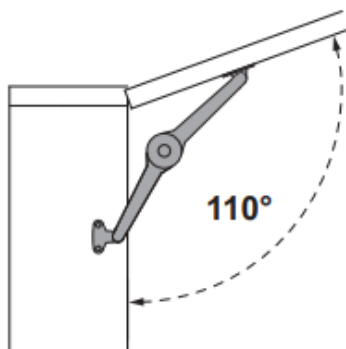

Duo Forte

KESSEBÖHMER
CLEVER STORAGE

200	≤ 9,5 kg ≤ 15,0 kg	≤ 12,5 kg ≤ 15,0 kg	1x 2x	2x
250	≤ 7,5 kg ≤ 15,0 kg	≤ 10,0 kg ≤ 15,0 kg	1x 2x	2x
300	≤ 6,5 kg ≤ 12,5 kg	≤ 8,0 kg ≤ 15,0 kg	1x 2x	2x
350	≤ 5,5 kg ≤ 11,0 kg	≤ 7,0 kg ≤ 14,0 kg	1x 2x	2x
400	≤ 4,5 kg ≤ 9,5 kg	≤ 6,0 kg ≤ 12,5 kg	1x 2x	2x
450	≤ 4,0 kg ≤ 8,5 kg	≤ 5,5 kg ≤ 11,0 kg	1x 2x	2x
500	≤ 4,0 kg ≤ 7,5 kg	≤ 5,0 kg ≤ 10,0 kg	1x 2x	2x
550	≤ 3,5 kg ≤ 7,0 kg	≤ 4,0 kg ≤ 9,0 kg	1x 2x	2x
600	≤ 3,0 kg ≤ 6,0 kg	≤ 4,0 kg ≤ 8,0 kg	1x 2x	2x
650	≤ 3,0 kg ≤ 5,5 kg	≤ 4,0 kg ≤ 7,5 kg	1x 2x	2x
700	≤ 3,0 kg ≤ 5,0 kg	≤ 3,5 kg ≤ 7,0 kg	1x 2x	2x