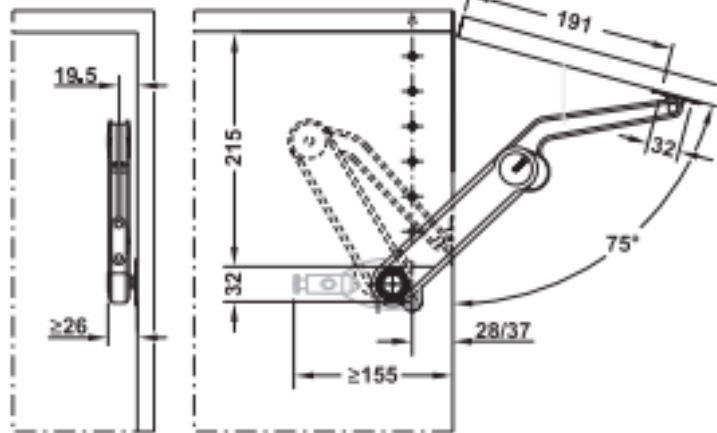

Maxi 1

KESSEBÖHMER
CLEVER STORAGE

1*

	A	B	C	D
300	3,8 - 7,1	6,7 - 13,7	11,9 - 21,0	15,4 - 27,3
400	2,8 - 5,3	5,0 - 10,3	8,9 - 15,8	11,6 - 20,5
500	2,3 - 4,3	4,1 - 8,3	7,2 - 12,5	9,4 - 16,2
600	1,9 - 3,5	3,3 - 7,0	5,9 - 10,6	7,6 - 13,7
700	1,6 - 3,0	2,8 - 5,7	5,0 - 8,8	6,5 - 11,4
800	1,4 - 2,7	2,5 - 5,1	4,4 - 7,9	5,7 - 10,4
900	1,3 - 2,4	2,2 - 4,6	4,0 - 7,0	5,2 - 9,1
1000	1,1 - 2,1	2,0 - 4,1	3,6 - 6,3	4,6 - 8,2