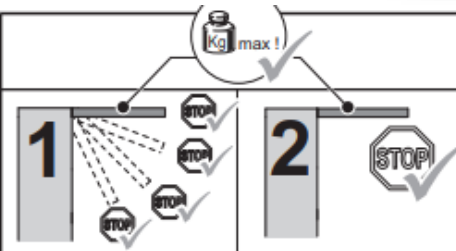

Duo Standard

KESSEBÖHMER
CLEVER STORAGE

	200	$\leq 9,0 \text{ kg}$	$\leq 11,5 \text{ kg}$	1x	2x
		$\leq 15,0 \text{ kg}$	$\leq 15,0 \text{ kg}$	2x	
	250	$\leq 7,0 \text{ kg}$	$\leq 9,0 \text{ kg}$	1x	2x
		$\leq 15,0 \text{ kg}$	$\leq 15,0 \text{ kg}$	2x	
	300	$\leq 6,0 \text{ kg}$	$\leq 7,5 \text{ kg}$	1x	2x
		$\leq 12,0 \text{ kg}$	$\leq 15,0 \text{ kg}$	2x	
	350	$\leq 5,0 \text{ kg}$	$\leq 6,5 \text{ kg}$	1x	2x
		$\leq 10,0 \text{ kg}$	$\leq 13,0 \text{ kg}$	2x	
	400	$\leq 4,5 \text{ kg}$	$\leq 6,0 \text{ kg}$	1x	2x
		$\leq 9,0 \text{ kg}$	$\leq 11,5 \text{ kg}$	2x	
	450	$\leq 4,0 \text{ kg}$	$\leq 5,0 \text{ kg}$	1x	2x
		$\leq 8,0 \text{ kg}$	$\leq 10,0 \text{ kg}$	2x	
	500	$\leq 3,5 \text{ kg}$	$\leq 4,5 \text{ kg}$	1x	2x
		$\leq 7,0 \text{ kg}$	$\leq 9,0 \text{ kg}$	2x