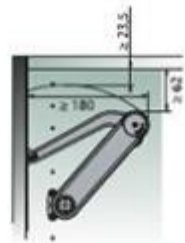

KESSEBÖHMER
CLEVER STORAGE

75°

90°

110°