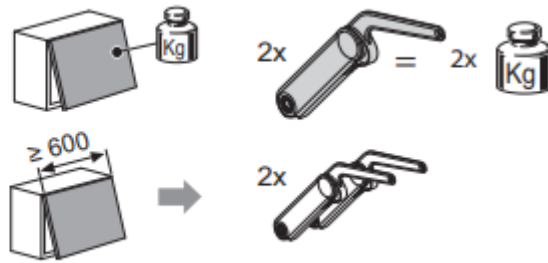

Maxi 2

KESSEBÖHMER
CLEVER STORAGE