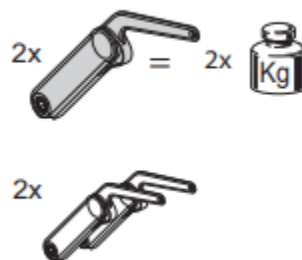

Maxi 1

KESSEBÖHMER
CLEVER STORAGE