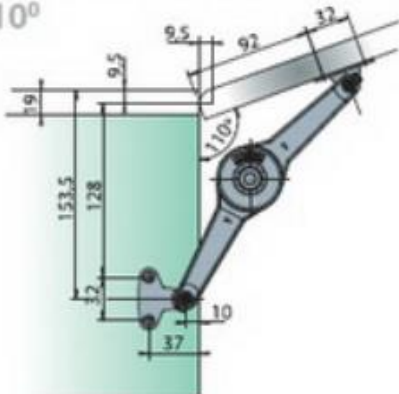

**KESSEBÖHMER**  
CLEVER STORAGE

75°

90°

110°