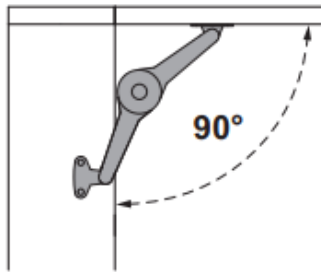

KESSEBÖHMER
CLEVER STORAGE

Duo Standard

200	≤ 7,5 kg	≤ 9,5 kg	1x	2x
	≤ 15,0 kg	≤ 15,0 kg	2x	
250	≤ 6,0 kg	≤ 7,5 kg	1x	2x
	≤ 12,0 kg	≤ 15,0 kg	2x	
300	≤ 5,0 kg	≤ 6,0 kg	1x	2x
	≤ 10,0 kg	≤ 13,0 kg	2x	
350	≤ 4,0 kg	≤ 5,5 kg	1x	2x
	≤ 8,5 kg	≤ 11,0 kg	2x	
400	≤ 3,5 kg	≤ 5,0 kg	1x	2x
	≤ 7,0 kg	≤ 10,0 kg	2x	
450	≤ 3,5 kg	≤ 4,5 kg	1x	2x
	≤ 6,5 kg	≤ 8,5 kg	2x	
500	≤ 3,0 kg	≤ 4,0 kg	1x	2x
	≤ 6,0 kg	≤ 7,5 kg	2x