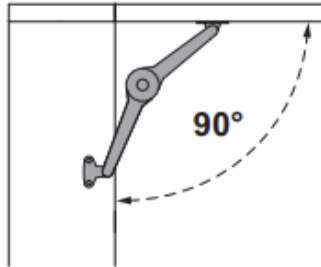

Duo Forte

KESSEBÖHMER
CLEVER STORAGE

200	≤ 12,5 kg	≤ 15,0 kg	1x	2x
	≤ 15,0 kg	≤ 15,0 kg	2x	
250	≤ 9,5 kg	≤ 12,0 kg	1x	2x
	≤ 15,0 kg	≤ 15,0 kg	2x	
300	≤ 8,0 kg	≤ 10,0 kg	1x	2x
	≤ 15,0 kg	≤ 15,0 kg	2x	
350	≤ 7,0 kg	≤ 9,0 kg	1x	2x
	≤ 13,5 kg	≤ 15,0 kg	2x	
400	≤ 6,0 kg	≤ 8,0 kg	1x	2x
	≤ 12,0 kg	≤ 15,0 kg	2x	
450	≤ 5,0 kg	≤ 7,0 kg	1x	2x
	≤ 11,0 kg	≤ 14,0 kg	2x	
500	≤ 5,0 kg	≤ 6,0 kg	1x	2x
	≤ 9,5 kg	≤ 12,0 kg	2x	
550	≤ 4,0 kg	≤ 5,5 kg	1x	2x
	≤ 8,5 kg	≤ 11,0 kg	2x	
600	≤ 4,0 kg	≤ 5,0 kg	1x	2x
	≤ 8,0 kg	≤ 10,0 kg	2x	
650	≤ 3,5 kg	≤ 5,0 kg	1x	2x
	≤ 7,0 kg	≤ 9,5 kg	2x	
700	≤ 3,0 kg	≤ 4,0 kg	1x	2x
	≤ 7,0 kg	≤ 9,0 kg	2x