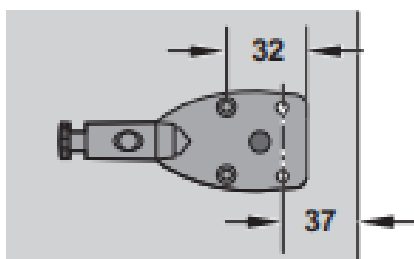

1*

300	2,4 - 4,0	3,9 - 7,5	6,8 - 11,6	9,2 - 15,0
400	1,8 - 3,0	2,9 - 5,6	5,1 - 8,7	6,9 - 11,2
500	1,4 - 2,4	2,4 - 4,5	4,0 - 7,1	5,7 - 9,0
600	1,2 - 2,0	1,9 - 3,8	3,3 - 5,9	4,5 - 7,6
700	1,0 - 1,7	1,7 - 3,1	2,9 - 4,8	3,8 - 6,2
800	0,9 - 1,4	1,4 - 2,8	2,6 - 4,3	3,4 - 5,6
900	0,8 - 1,3	1,3 - 2,5	2,3 - 3,8	3,0 - 5,0
1000	0,7 - 1,2	1,1 - 2,2	2,0 - 3,5	2,7 - 4,5

1*