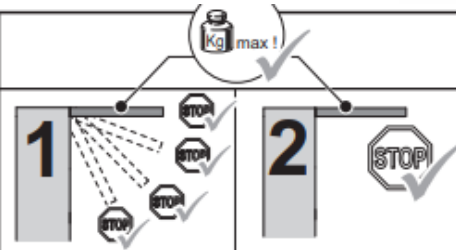

KESSEBÖHMER
CLEVER STORAGE

Duo Standard

200	≤ 7,5 kg	≤ 9,5 kg	1x	2x
	≤ 15,0 kg	≤ 15,0 kg	2x	
250	≤ 6,0 kg	≤ 7,5 kg	1x	2x
	≤ 12,0 kg	≤ 15,0 kg	2x	
300	≤ 5,0 kg	≤ 6,0 kg	1x	2x
	≤ 10,0 kg	≤ 13,0 kg	2x	
350	≤ 4,0 kg	≤ 5,5 kg	1x	2x
	≤ 8,5 kg	≤ 11,0 kg	2x	
400	≤ 3,5 kg	≤ 5,0 kg	1x	2x
	≤ 7,0 kg	≤ 10,0 kg	2x	
450	≤ 3,5 kg	≤ 4,5 kg	1x	2x
	≤ 6,5 kg	≤ 8,5 kg	2x	
500	≤ 3,0 kg	≤ 4,0 kg	1x	2x
	≤ 6,0 kg	≤ 7,5 kg	2x