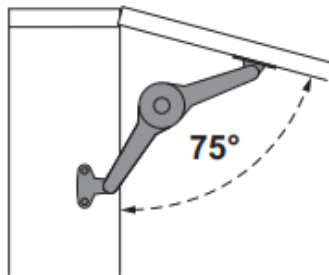

Duo Standard

KESSEBÖHMER
CLEVER STORAGE

	200	$\leq 9,0 \text{ kg}$	$\leq 11,5 \text{ kg}$	1x	2x
		$\leq 15,0 \text{ kg}$	$\leq 15,0 \text{ kg}$	2x	
	250	$\leq 7,0 \text{ kg}$	$\leq 9,0 \text{ kg}$	1x	2x
		$\leq 15,0 \text{ kg}$	$\leq 15,0 \text{ kg}$	2x	
	300	$\leq 6,0 \text{ kg}$	$\leq 7,5 \text{ kg}$	1x	2x
		$\leq 12,0 \text{ kg}$	$\leq 15,0 \text{ kg}$	2x	
	350	$\leq 5,0 \text{ kg}$	$\leq 6,5 \text{ kg}$	1x	2x
		$\leq 10,0 \text{ kg}$	$\leq 13,0 \text{ kg}$	2x	
	400	$\leq 4,5 \text{ kg}$	$\leq 6,0 \text{ kg}$	1x	2x
		$\leq 9,0 \text{ kg}$	$\leq 11,5 \text{ kg}$	2x	
	450	$\leq 4,0 \text{ kg}$	$\leq 5,0 \text{ kg}$	1x	2x
		$\leq 8,0 \text{ kg}$	$\leq 10,0 \text{ kg}$	2x	
	500	$\leq 3,5 \text{ kg}$	$\leq 4,5 \text{ kg}$	1x	2x
		$\leq 7,0 \text{ kg}$	$\leq 9,0 \text{ kg}$	2x