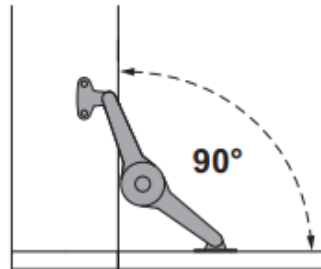

KESSEBÖHMER
CLEVER STORAGE

Duo Standard

200	≤ 7,5 kg	≤ 9,5 kg	1x	2x
	≤ 15,0 kg	≤ 15,0 kg	2x	
250	≤ 6,0 kg	≤ 7,5 kg	1x	2x
	≤ 12,0 kg	≤ 15,0 kg	2x	
300	≤ 5,0 kg	≤ 6,0 kg	1x	2x
	≤ 10,0 kg	≤ 13,0 kg	2x	
350	≤ 4,0 kg	≤ 5,5 kg	1x	2x
	≤ 8,5 kg	≤ 11,0 kg	2x	
400	≤ 3,5 kg	≤ 5,0 kg	1x	2x
	≤ 7,0 kg	≤ 10,0 kg	2x	
450	≤ 3,5 kg	≤ 4,5 kg	1x	2x
	≤ 6,5 kg	≤ 8,5 kg	2x	
500	≤ 3,0 kg	≤ 4,0 kg	1x	2x
	≤ 6,0 kg	≤ 7,5 kg	2x