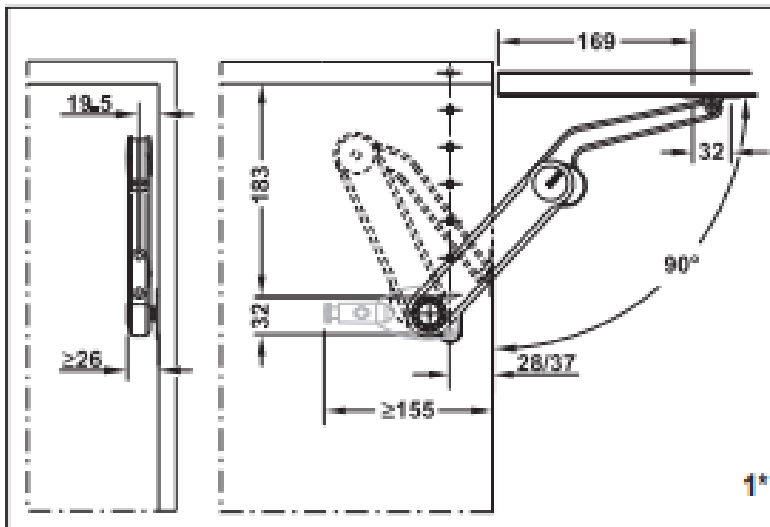

Maxi 1

KESSEBÖHMER
CLEVER STORAGE

300	3,0 - 5,3	5,1 - 10,2	9,1 - 15,8	11,9 - 20,8
400	2,3 - 4,0	3,8 - 7,6	6,9 - 11,9	8,9 - 15,6
500	1,8 - 3,2	3,1 - 6,1	5,5 - 9,6	7,2 - 12,5
600	1,5 - 2,7	2,6 - 5,1	4,6 - 7,9	6,0 - 10,4
700	1,3 - 2,2	2,1 - 4,2	3,8 - 6,6	4,9 - 8,7
800	1,1 - 2,0	1,9 - 3,9	3,4 - 5,9	4,4 - 7,8
900	1,0 - 1,8	1,7 - 3,4	3,0 - 5,2	3,9 - 6,9
1000	0,6 - 1,6	1,5 - 3,0	2,7 - 4,7	3,6 - 6,2